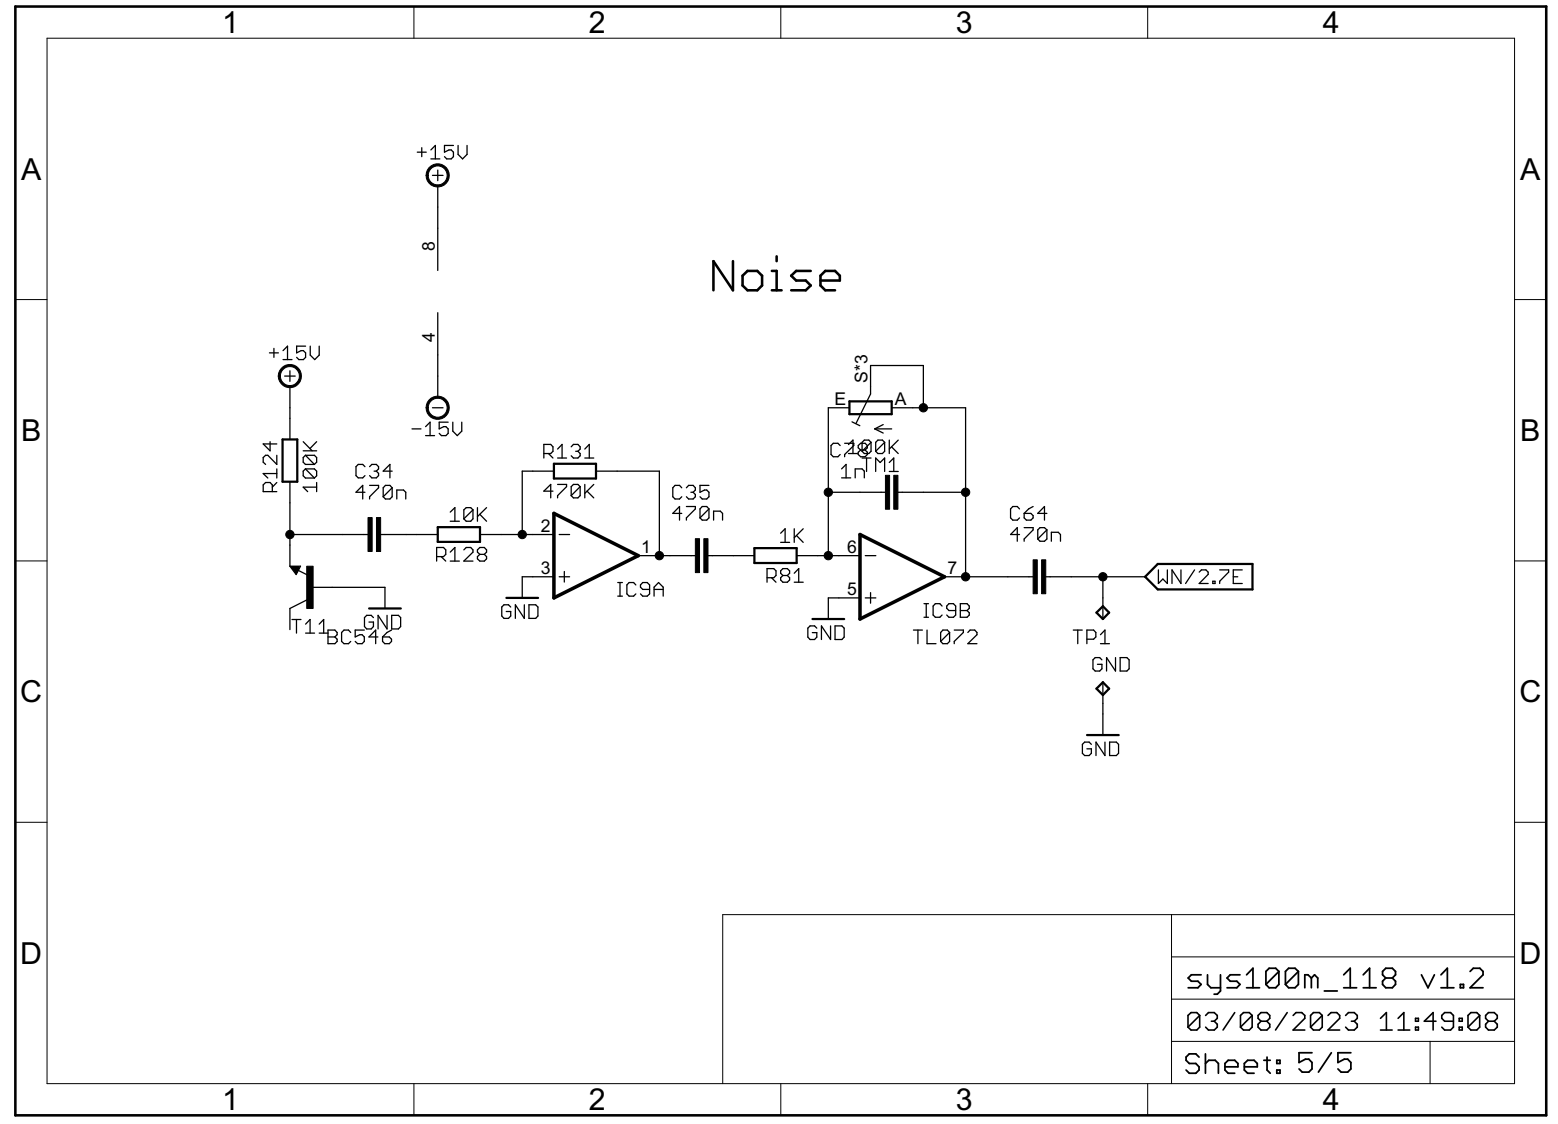

TITLE: sys100m_118 v1.2	
Document Number:	REV:
Date: 03/08/2023 11:49:08	Sheet: 1/5

Noise

sys100m_118 v1.2	
03/08/2023 11:49:08	
Sheet: 5/5	