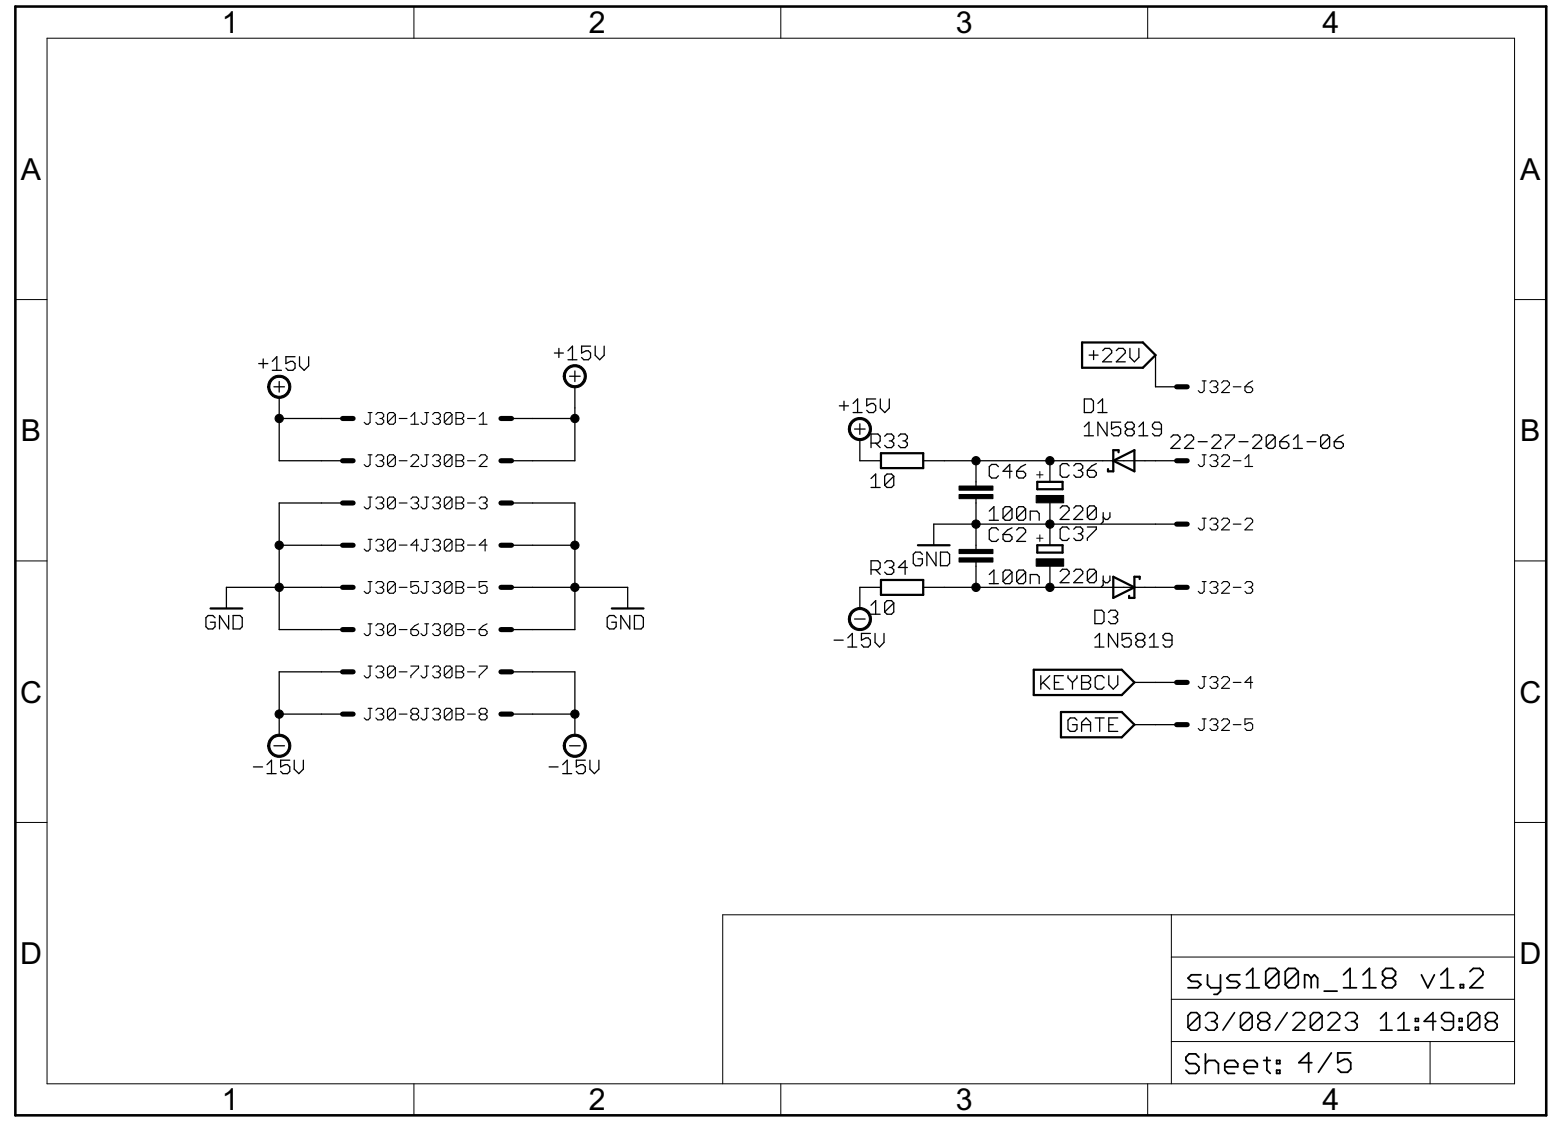

TITLE: sys100m_118 v1.2	
Document Number:	REV:
Date: 03/08/2023 11:49:08	Sheet: 1/5

Noise

sys100m_118 v1.2	
03/08/2023 11:49:08	
Sheet: 5/5	